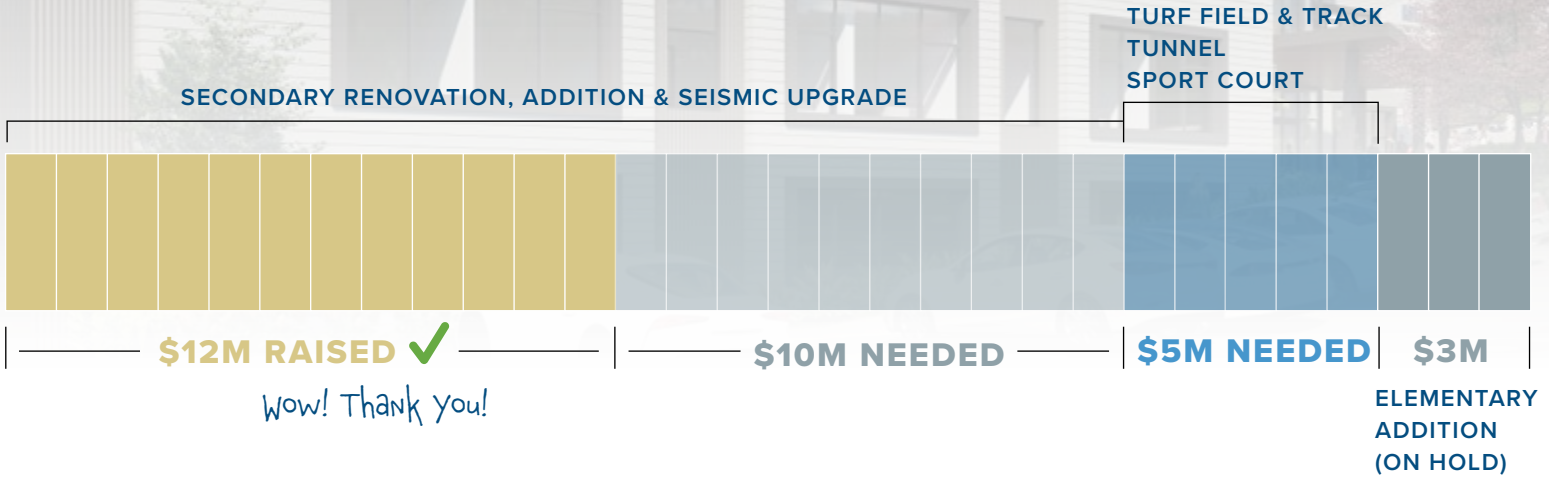

MEI CAPITAL FUNDRAISING UPDATE

Feb.13, 2023

We're Moving Forward!

With the **\$12 MILLION RAISED** so far, we are making preparations to begin the necessary seismic upgrades and renovations at the secondary school including the 20,000 square foot addition. God-willing, this work will begin in the summer months of 2023. Yeah! For the time being, we have put the elementary school addition on hold, but will revisit as donations come in during the 'Building Phase' of fundraising. We continue to make plans to update the track and build a multi-purpose sport court and walking tunnel under Downes Road. As funds come in, we will move forward on these pieces as well.